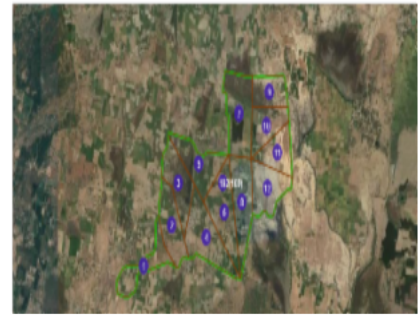

Nazri Naksha

Google Map View