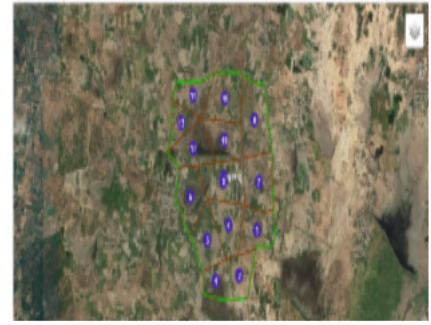

Nazri Naksha

Google Map View