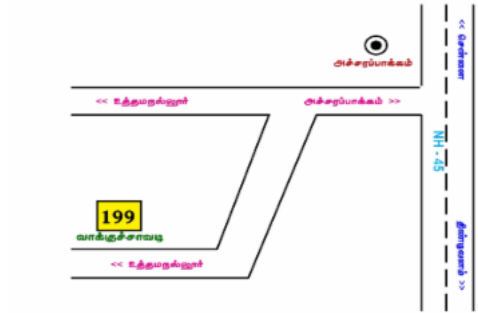

Nazri Naksha

Google Map View

Polling Station Building Front View

Polling Station Front View

Cad View

Key MAP View

KEY PLAN

அளவு 1:1000 மீ.மீ