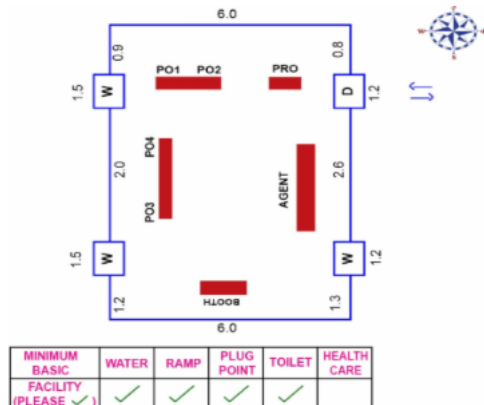

Nazri Naksha

Google Map View

Polling Station Building Front View

Polling Station Front View

Cad View

Key MAP View

KEY PLAN

அளவு 1:1000 மீ.மீ