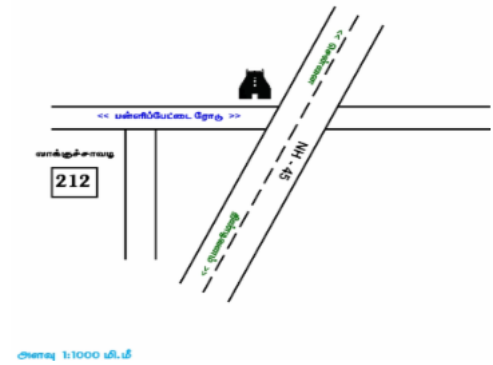

Nazri Naksha

Google Map View

Polling Station Building Front View

Polling Station Front View

Cad View

Key MAP View

KEY PLAN