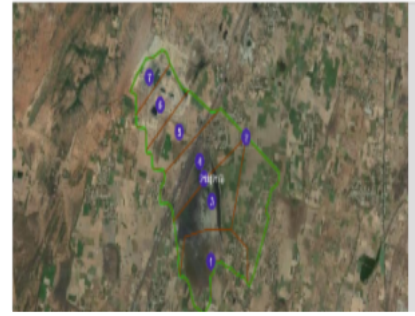

Nazri Naksha

Google Map View