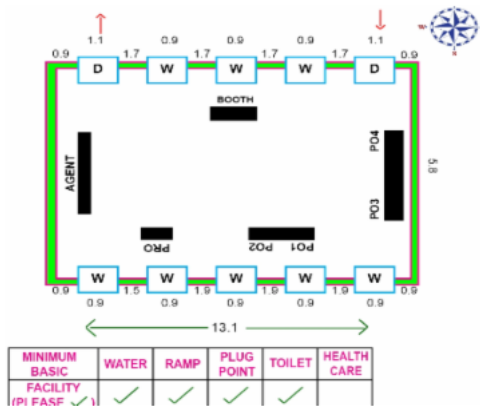

Nazri Naksha

Google Map View

Polling Station Building Front View

Polling Station Front View

Cad View

Key MAP View