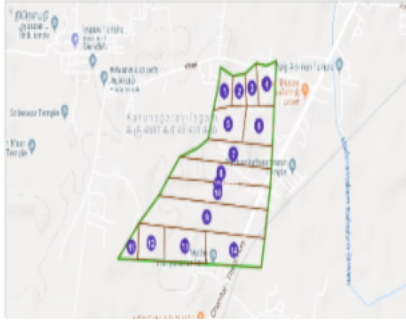

Nazri Naksha

Google Map View