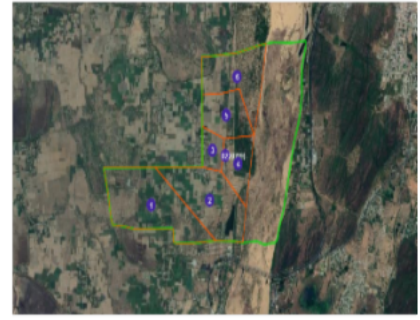

Nazri Naksha

Google Map View