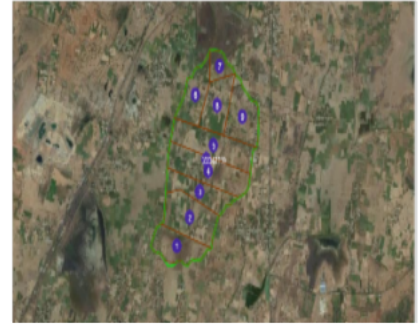

Nazri Naksha

Google Map View