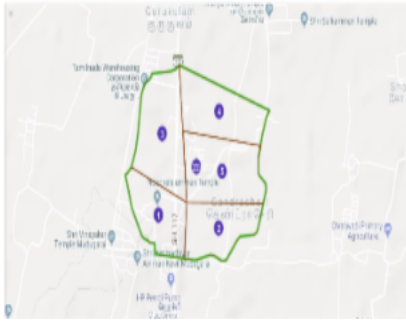

Nazri Naksha

Google Map View