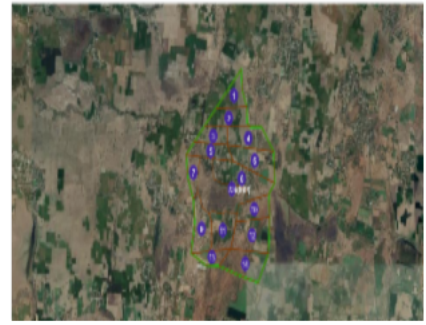

Nazri Naksha

Google Map View