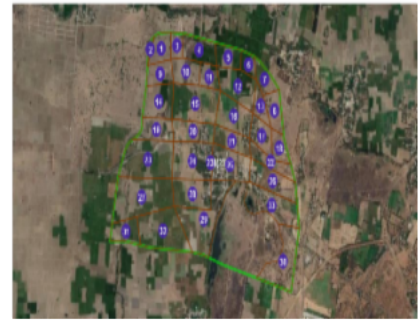

Nazri Naksha

Google Map View