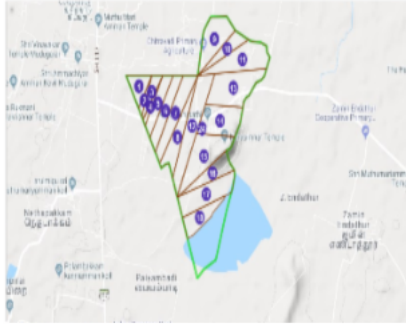

Nazri Naksha

Google Map View