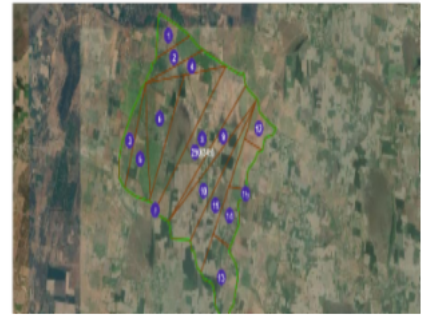

Nazri Naksha

Google Map View