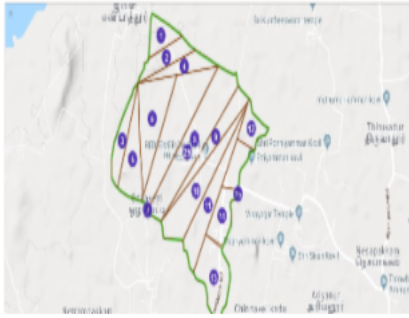

Nazri Naksha

Google Map View