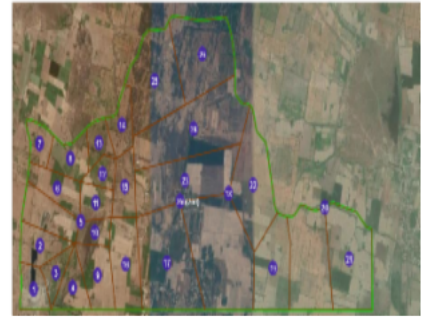

Nazri Naksha

Google Map View