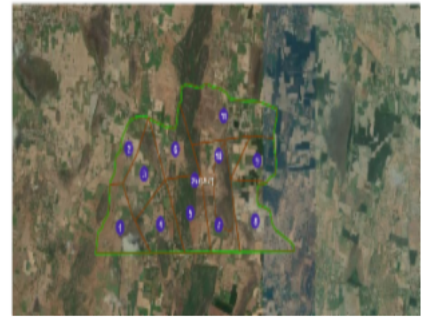

Nazri Naksha

Google Map View