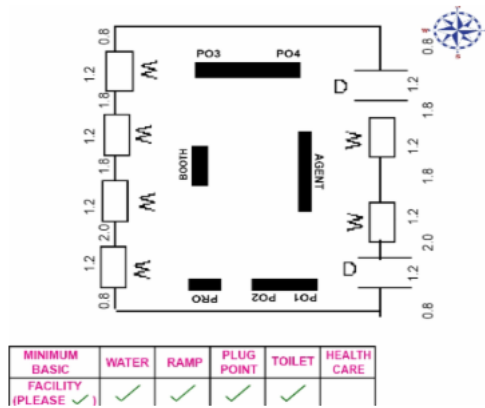

Nazri Naksha

Google Map View

Polling Station Building Front View

Polling Station Front View

Cad View

Key MAP View

அளவு 1:1000 மீ.மீ