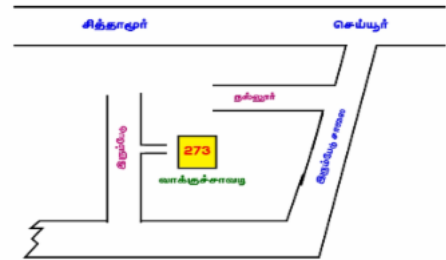

Nazri Naksha

Google Map View

Polling Station Building Front View

Polling Station Front View

Cad View

Key MAP View

KEY PLAN

அளவு 1:1000 மீ.மீ