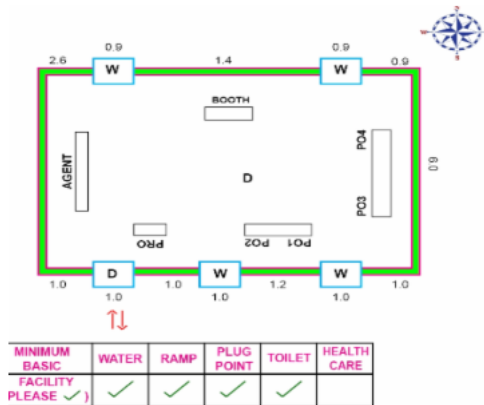

Nazri Naksha

Google Map View

Polling Station Building Front View

Polling Station Front View

Cad View

Key MAP View

KEY PLAN

அளவு 1:1000 மீ.மீ