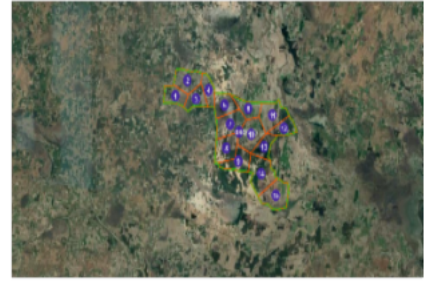

Nazri Naksha

Google Map View