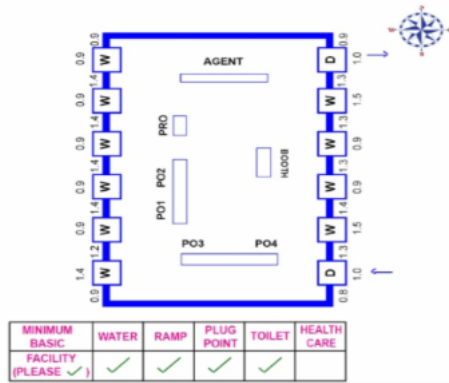

Nazri Naksha

Google Map View

Polling Station Building Front View

Polling Station Front View

Cad View

Key MAP View