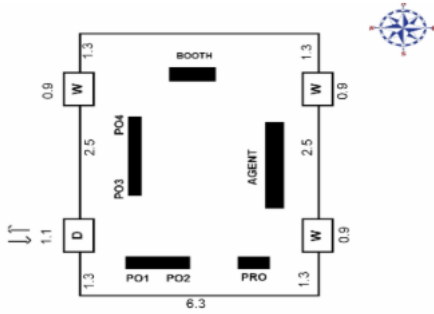

Google Map View

Polling Station Building Front View

Polling Station Front View

Cad View

Key MAP View

KEY PLAN

MINIMUM BASIC FACILITY (PLEASE ✓)	WATER	RAMP	PLUG POINT	TOILET	HEALTH CARE
	✓	✓	✓	✓	

செயல் 1:1000 மீ.மீ.