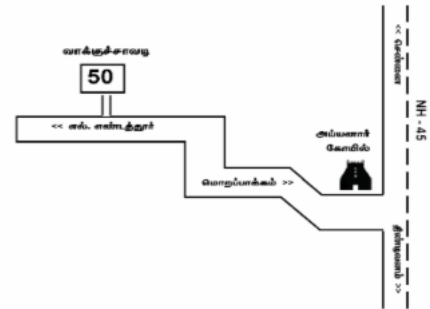

Google Map View

Polling Station Building Front View

Polling Station Front View

Cad View

Key MAP View

KEY PLAN

MINIMUM BASIC FACILITY (PLEASE ✓)	WATER	RAMP	PLUG POINT	TOILET	HEALTH CARE
	✓	✓	✓	✓	

செயல் 1:1000 மீ.மீ.