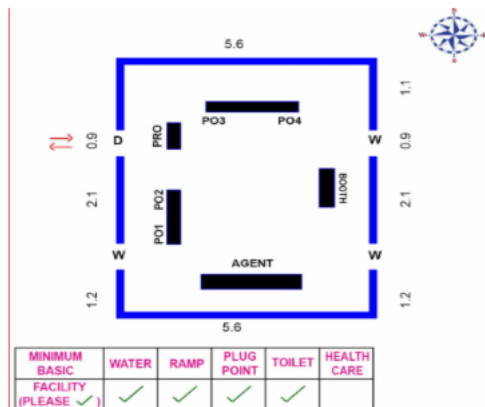

Nazri Naksha

Google Map View

Polling Station Building Front View

Polling Station Front View

Cad View

Key MAP View