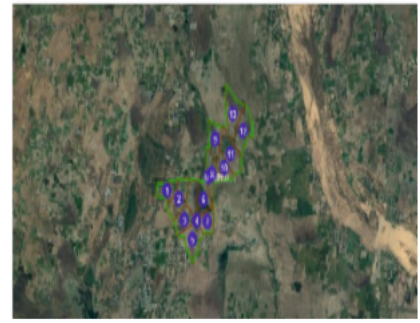

Nazri Naksha

Google Map View