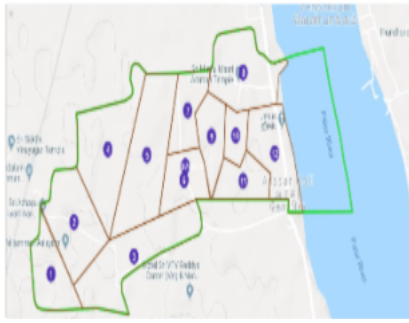

Nazri Naksha

Google Map View