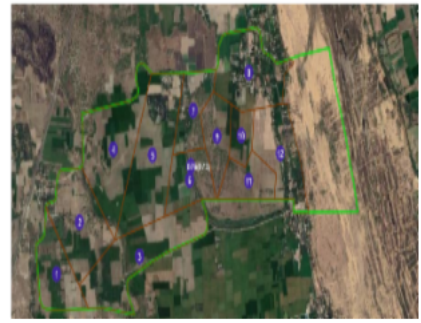

Nazri Naksha

Google Map View