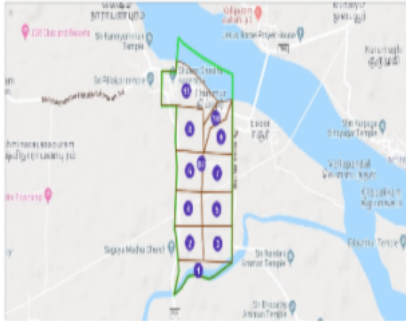

Nazri Naksha

Google Map View