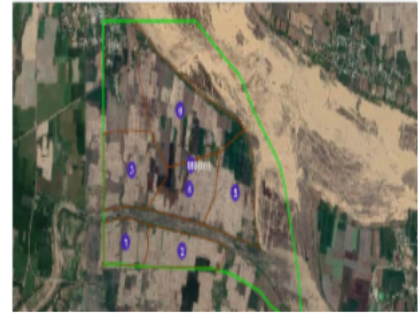

Polling Station Front View

Nazri Naksha

Google Map View