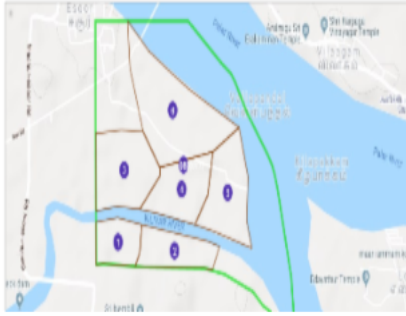

Nazri Naksha

Google Map View

Polling Station Building Front View