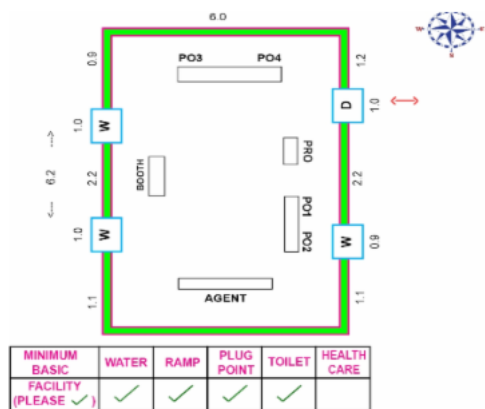

Nazri Naksha

Google Map View

Polling Station Building Front View

Polling Station Front View

Cad View

Key MAP View