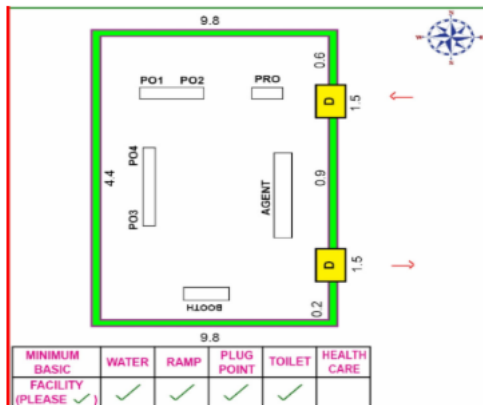

Nazri Naksha

Google Map View

Polling Station Building Front View

Polling Station Front View

Cad View

Key MAP View