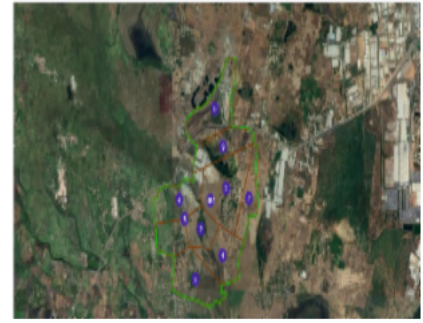

Nazri Naksha

Google Map View