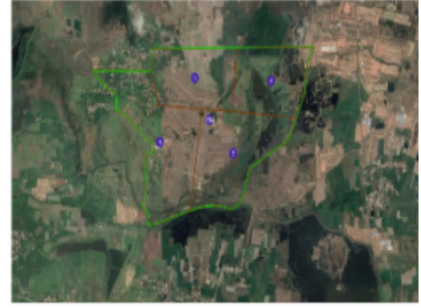

Nazri Naksha

Google Map View