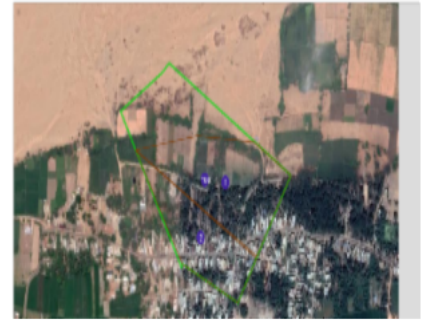

Nazri Naksha

Google Map View