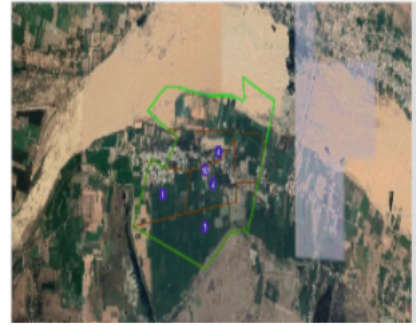

Nazri Naksha

Google Map View