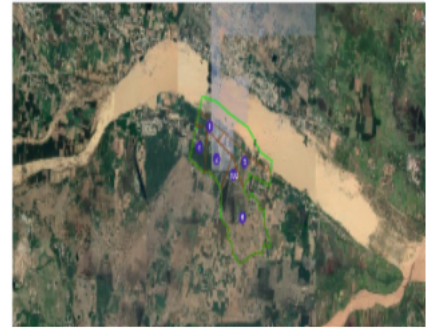

Nazri Naksha

Google Map View