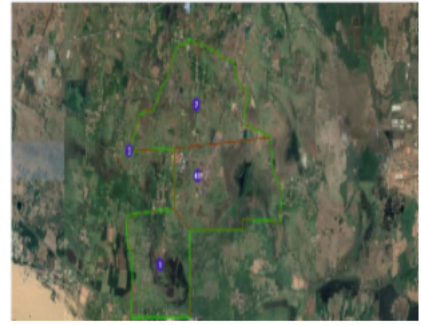

Nazri Naksha

Google Map View