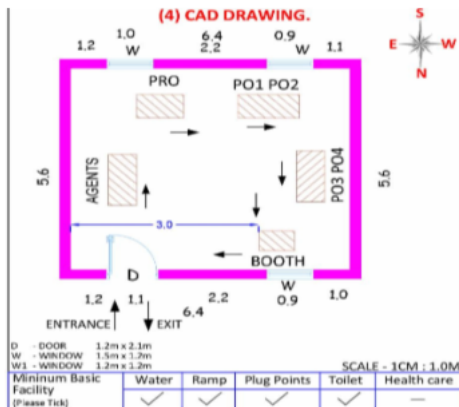

Nazri Naksha

Google Map View

Polling Station Building Front View

Polling Station Front View

Cad View

Key MAP View