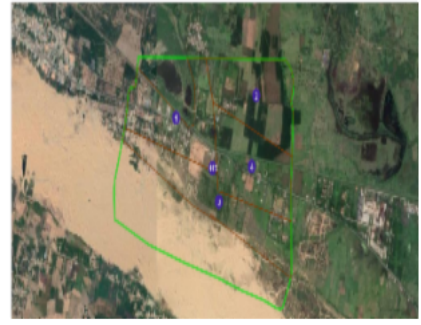

Nazri Naksha

Google Map View