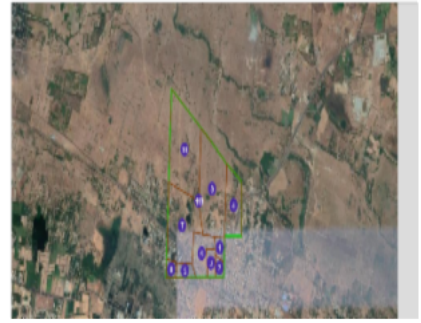

Nazri Naksha

Google Map View