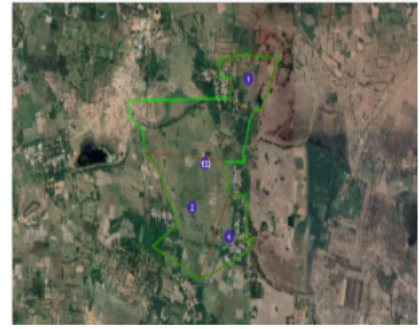

Nazri Naksha

Google Map View