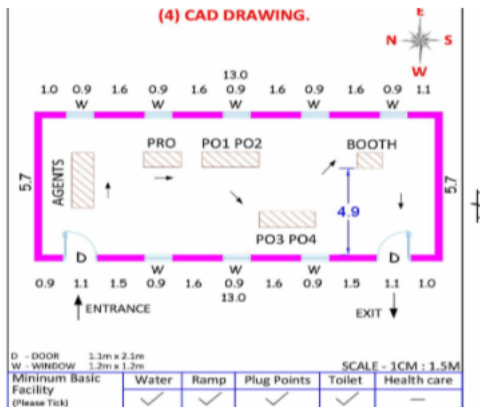

Nazri Naksha

Google Map View

Polling Station Building Front View

Polling Station Front View

Cad View

Key MAP View