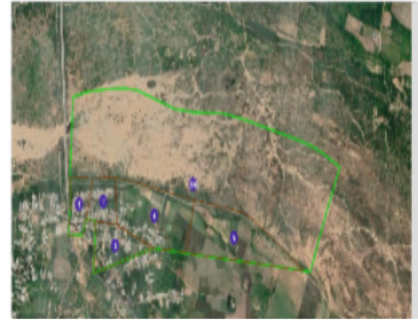

Nazri Naksha

Google Map View