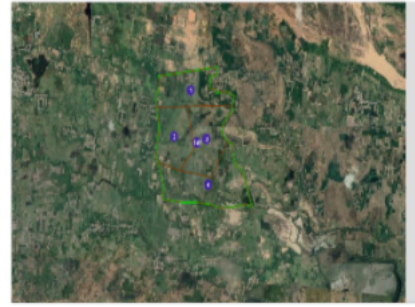

Nazri Naksha

Google Map View