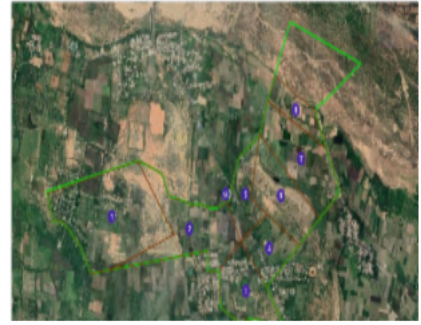

Nazri Naksha

Google Map View