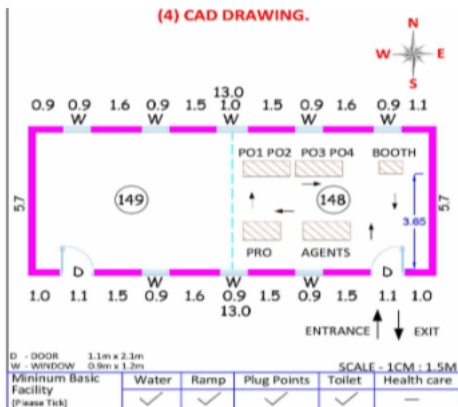

Nazri Naksha

Google Map View

Cad View