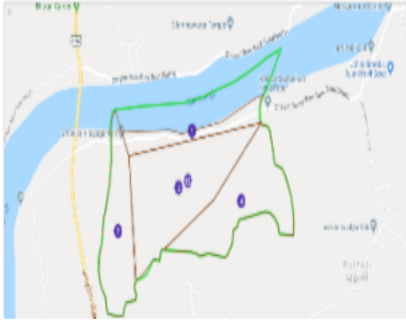

Nazri Naksha

Google Map View