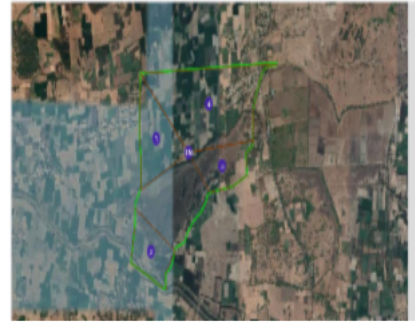

Nazri Naksha

Google Map View