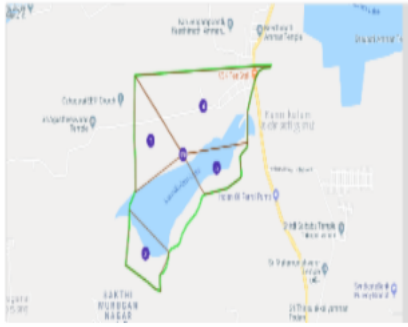

Nazri Naksha

Google Map View