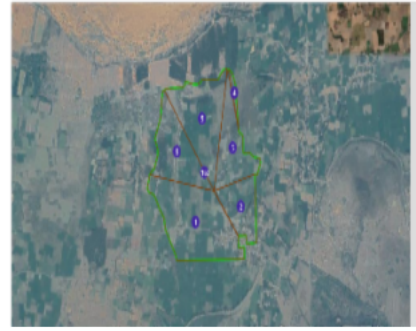

Nazri Naksha

Google Map View