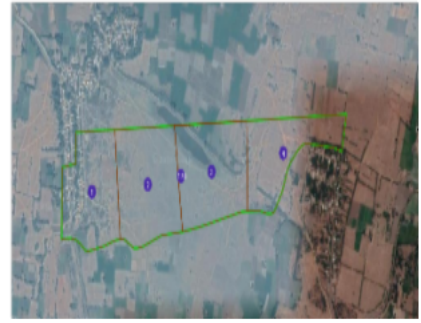

Nazri Naksha

Google Map View