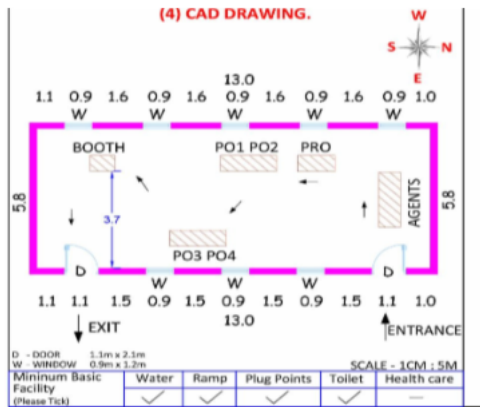

Nazri Naksha

Google Map View

Polling Station Building Front View

Polling Station Front View

Cad View

Key MAP View