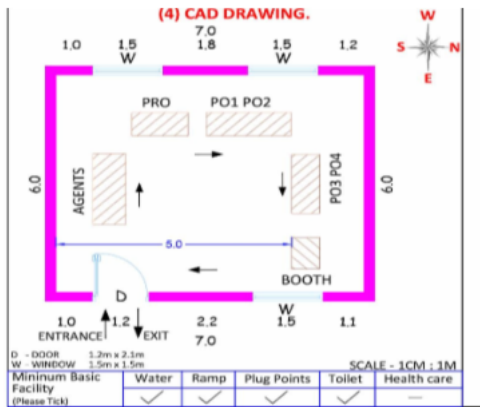

Nazri Naksha

Google Map View

Cad View